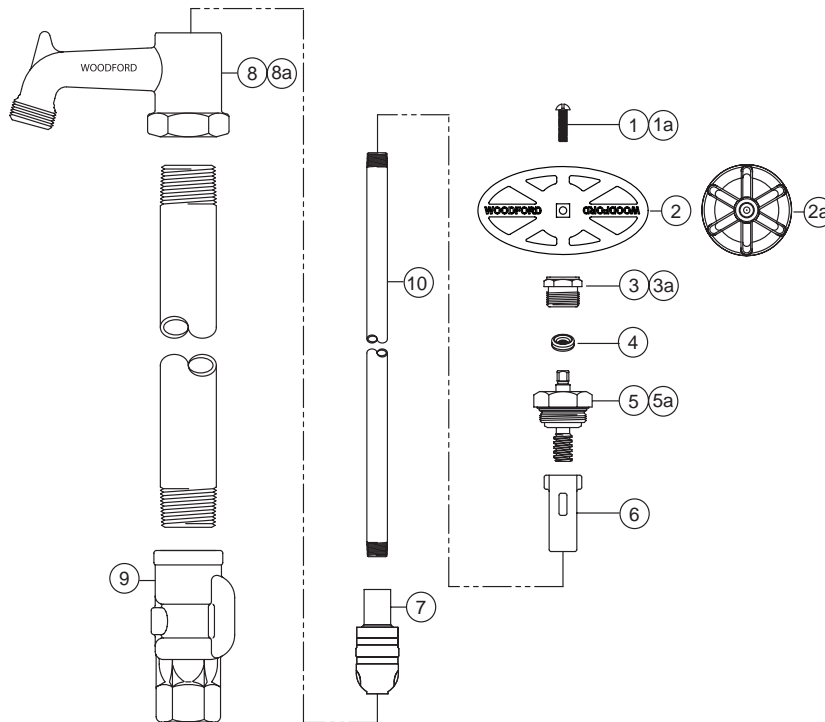

## Rough-In Dimensions

**For Installation / Troubleshooting Instructions go to [www.woodfordmfg.com](http://www.woodfordmfg.com) or call 1-800-621-6032**

**When ordering, specify model and bury depth.**

### MODEL Y30 PARTS LIST

ITEM	PART#	DESCRIPTION
1	30002	Handle Screw (brass)
1a	30121	Handle Screw (nickel)
2	10630	Oval Wheel Handle, Brown Powder Coated Die Cast Aluminum (brass)
2a	50022	Round, Clear Wheel Handle (chrome)
3	30107	Packing Nut (brass)
3a	30109	Packing Nut (chrome)
4	30247	Packing
5	55178	Head Nut Assembly (brass)
5a	55179	Head Nut Assembly (chrome)
6	10109	Yoke Nut
7	10105	Plunger
8	50075	Head (brass)
8a	50076	Head (chrome)
9	10018	Valve Body
10	3/8" Operating Pipe (Bury Depth & Length)	
	10033	1' Bury (28-1/8" long)
	10034	2' Bury (40-1/8" long)
	10035	3' Bury (52-1/8" long)
	10036	4' Bury (64-1/8" long)
	10037	5' Bury (76-1/8" long)
	10038	6' Bury (88-1/8" long)
	10579	7' Bury (100-1/8" long)
	RK-Y30	Brass Repair Kit (Includes Items 1-7)