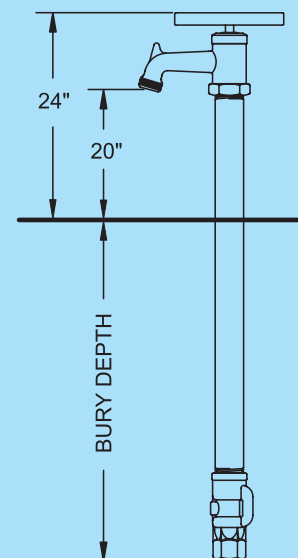

Rough-In Dimensions

For Installation / Troubleshooting Instructions go to www.woodfordmfg.com or call 1-800-621-6032

When ordering, specify model and bury depth.