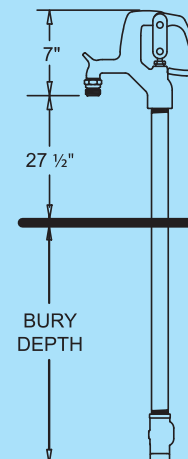

Long Life Valve Seat - Special shape - large contact area - eliminates need for renewable nylon seat.

Specifications:

Female Inlet: 3/4" NPT

Casing: 1" Galvanized Steel Pipe

Operating Rod: 3/8" Steel Rod

Drain Hole: Tapped - 1/8" N.P.T.

Removable Nozzle: 3/4" Brass Male Hose Nozzle

Maximum Working Pressure: 125 p.s.i.

Maximum Temperature: 120° F

Rough-In Dimensions

SHIPPING WEIGHT

Bury Depth (Ft)	1	2	3	4	5	6	7*
Shipping Wt. (Lbs)	14	16	18	20	22	24	26

PART#	DESCRIPTION
15221	1' Bury (42-3/8" Long)
15222	2' Bury (54-3/8" Long)
15223	3' Bury (66-3/8" Long)
15224	4' Bury (78-3/8" Long)
15225	5' Bury (90-3/8" Long)
15226	6' Bury (102-3/8" Long)
15227	7' Bury (114-3/8" Long)

MODEL X34 PARTS LIST

ITEM	PART#	DESCRIPTION
	15037	Head Assembly - Complete (Includes Items 1-4, 6-13)
1	10100	Packing Nut
2	10101	Packing
3	10102	Packing Support Washer
4	10104	Brass Rod Stem
5	10108	Plunger
	15050	Pivot Assembly (Includes Items 6 & 7)
6	10158	Pivot Set Screw
7	10159	Pivot
8	15021	Head & Nozzle Assembly (Includes Item 13)
9	10481	Coupling Nut
10	*	Links - (Replace with RK-WXL)
11	10142	Handle Pin
12	10227	Handle (Blue)
13	10004	3/4" Brass Hose Nozzle (Standard)
14	10007	1" Brass Hose Nozzle (Optional)
15	10018	Valve Body