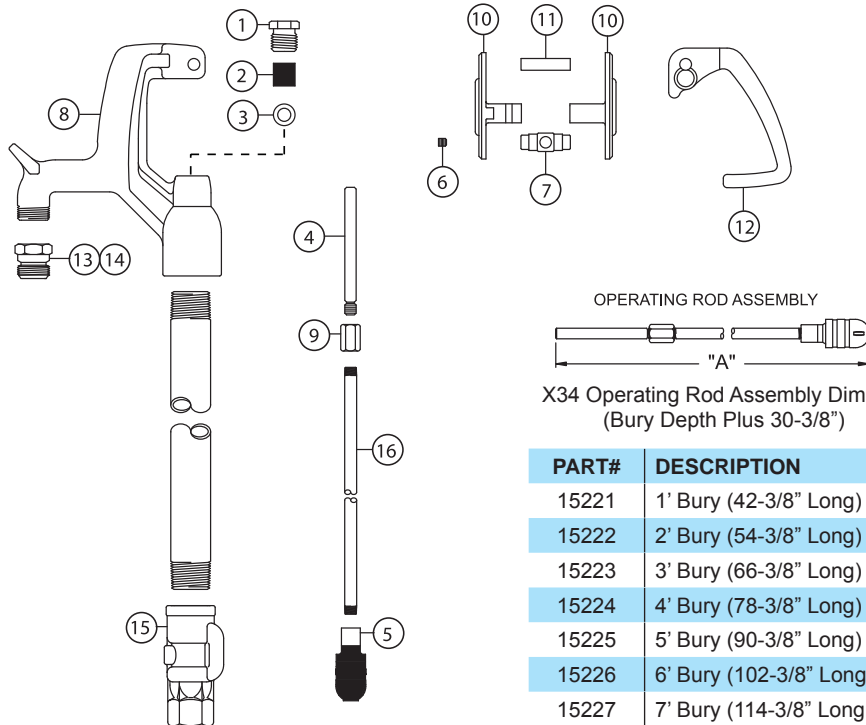

Long Life Valve Seat - Special shape - large contact area - eliminates need for renewable nylon seat.

Specifications:

Female Inlet: 3/4" NPT

Casing: 1" Galvanized Steel Pipe

Operating Rod: 3/8" Steel Rod

Drain Hole: Tapped - 1/8" N.P.T.

Removable Nozzle: 3/4" Brass Male Hose Nozzle

Maximum Working Pressure: 125 p.s.i.

Maximum Temperature: 120° F

Rough-In Dimensions

SHIPPING WEIGHT

Bury Depth (Ft)	1	2	3	4	5	6	7*
Shipping Wt. (Lbs)	14	16	18	20	22	24	26

*Must ship by truck line due to length.

For Installation / Troubleshooting Instructions go to www.woodfordmfg.com or call 1-800-621-6032

When ordering, specify model and bury depth.

OPERATING ROD ASSEMBLY
X34 Operating Rod Assembly Dim. "A"
(Bury Depth Plus 30-3/8")

MODEL X34 PARTS LIST

ITEM	PART#	DESCRIPTION
	15037	Head Assembly - Complete (Includes Items 1-4, 6-13)
1	10100	Packing Nut
2	10101	Packing
3	10102	Packing Support Washer
4	10104	Brass Rod Stem
5	10108	Plunger
	15050	Pivot Assembly (Includes Items 6 & 7)
6	10158	Pivot Set Screw
7	10159	Pivot
8	15021	Head & Nozzle Assembly (Includes Item 13)
9	10481	Coupling Nut
10	*	Links - (Replace with RK-WXL)
11	10142	Handle Pin
12	10227	Handle (Blue)
13	10004	3/4" Brass Hose Nozzle (Standard)
14	10007	1" Brass Hose Nozzle (Optional)
15	10018	Valve Body